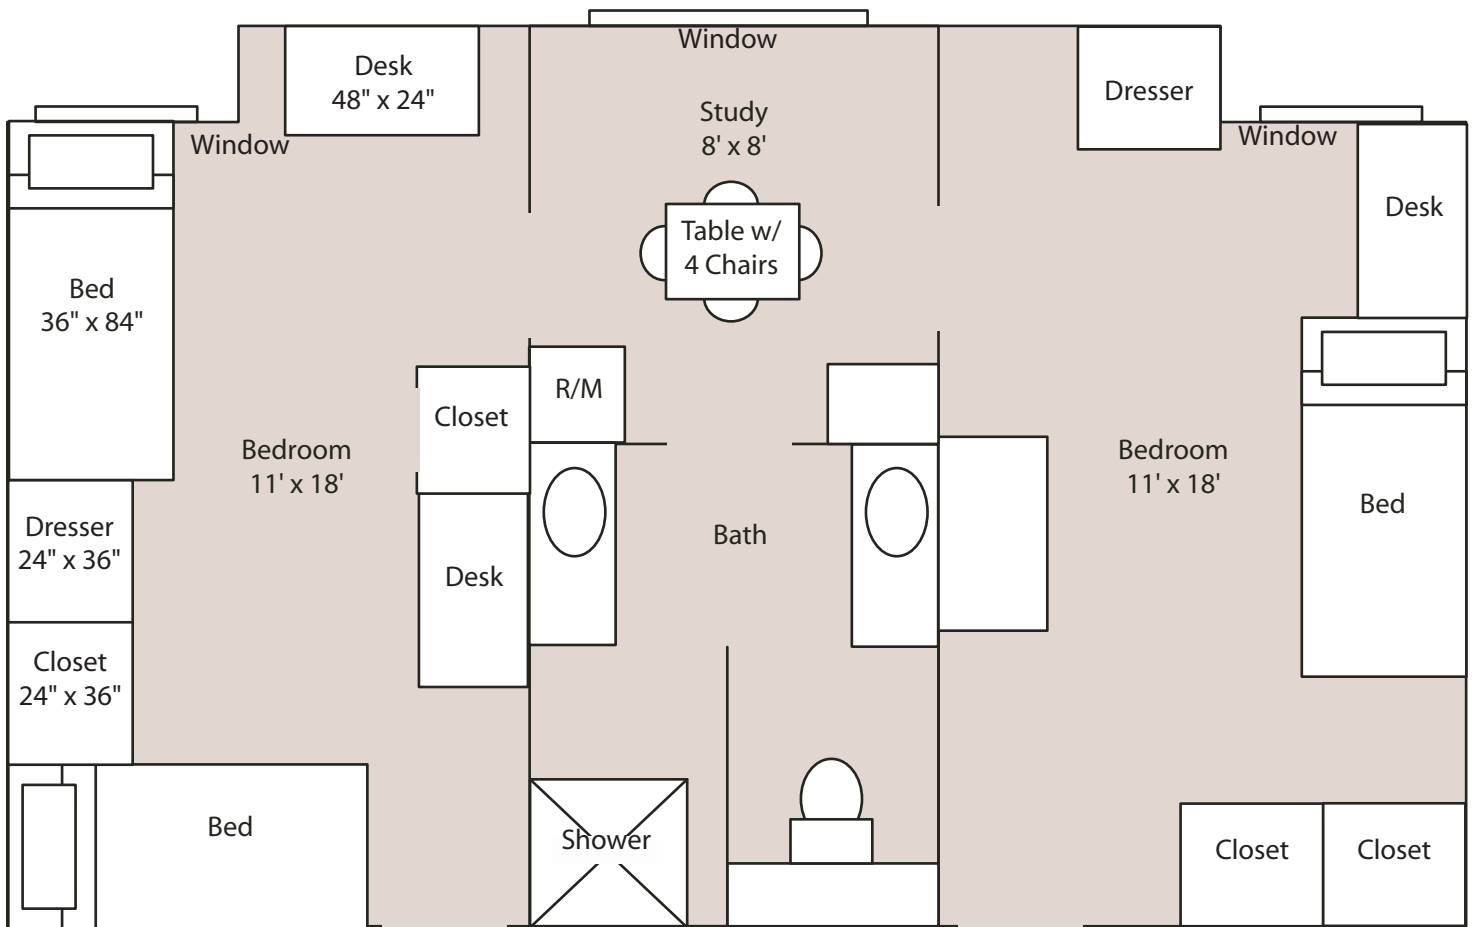

ALMY HALL

Mattress: 80" x 36"

Carpet: Yes

R/M = refrigerator/microwave