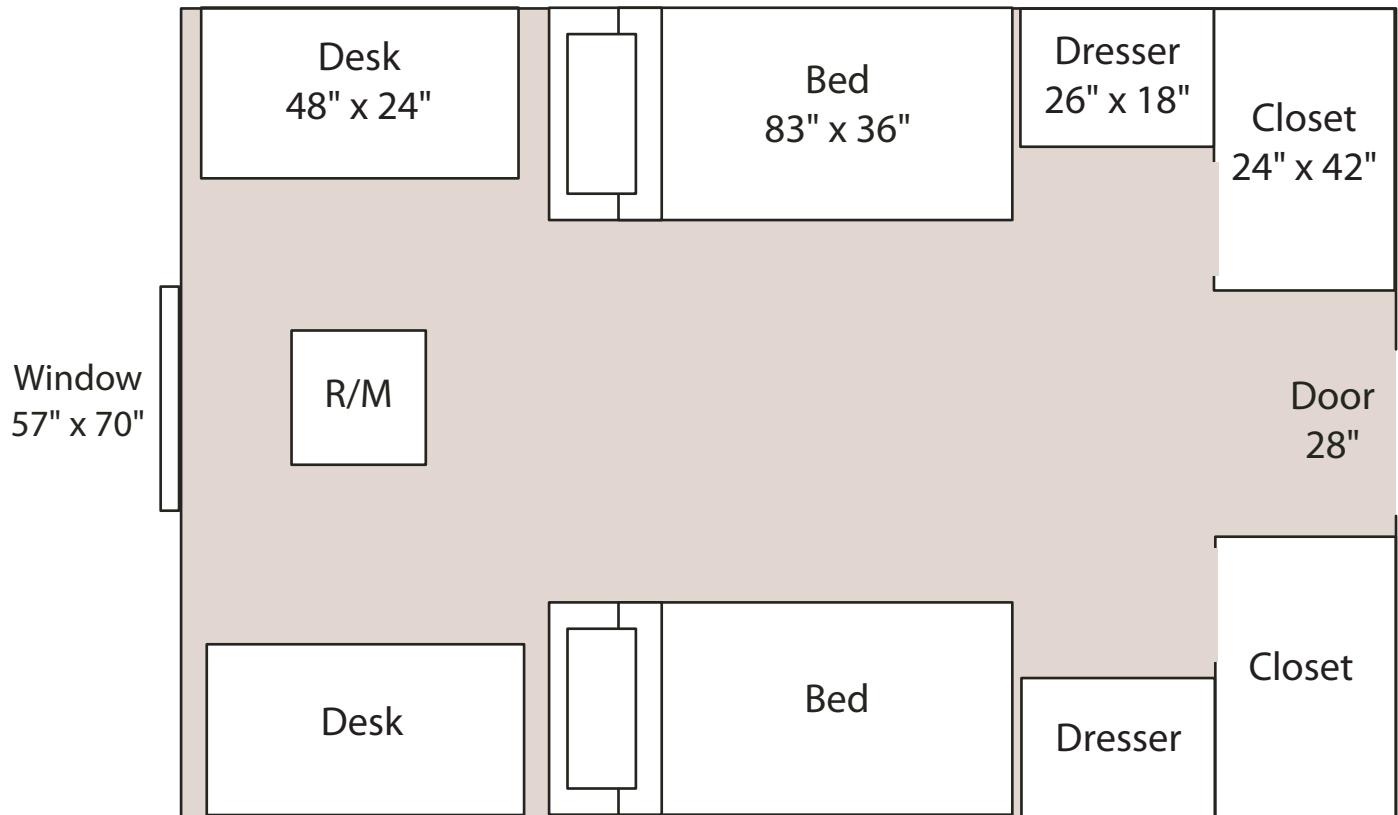

LAWRENCE HALL

Mattress: 80" x 36"

Carpet: Yes

R/M = refrigerator/microwave