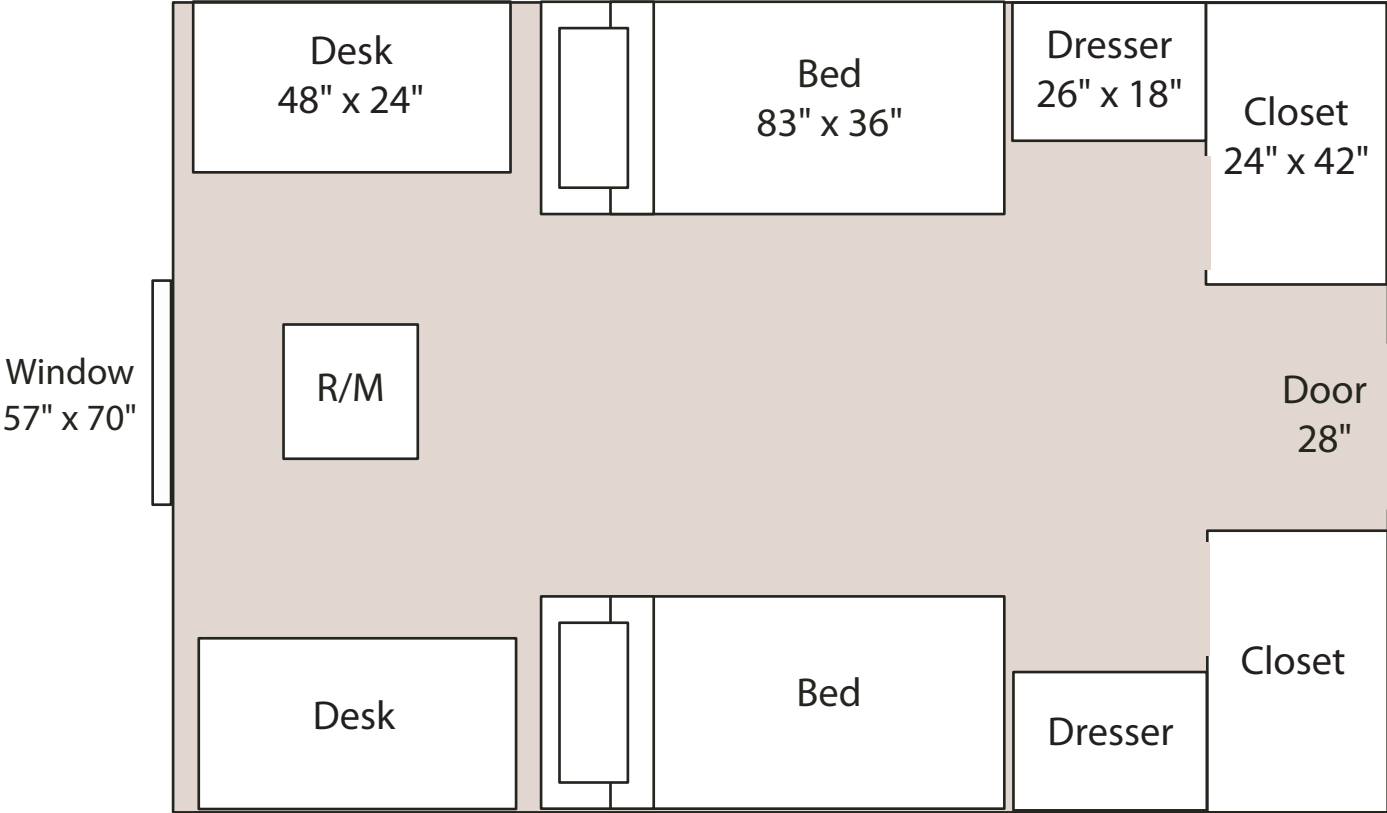

NIAGARA HALL

Mattress: 80" x 36"

Carpet: Yes

R/M = refrigerator/microwave