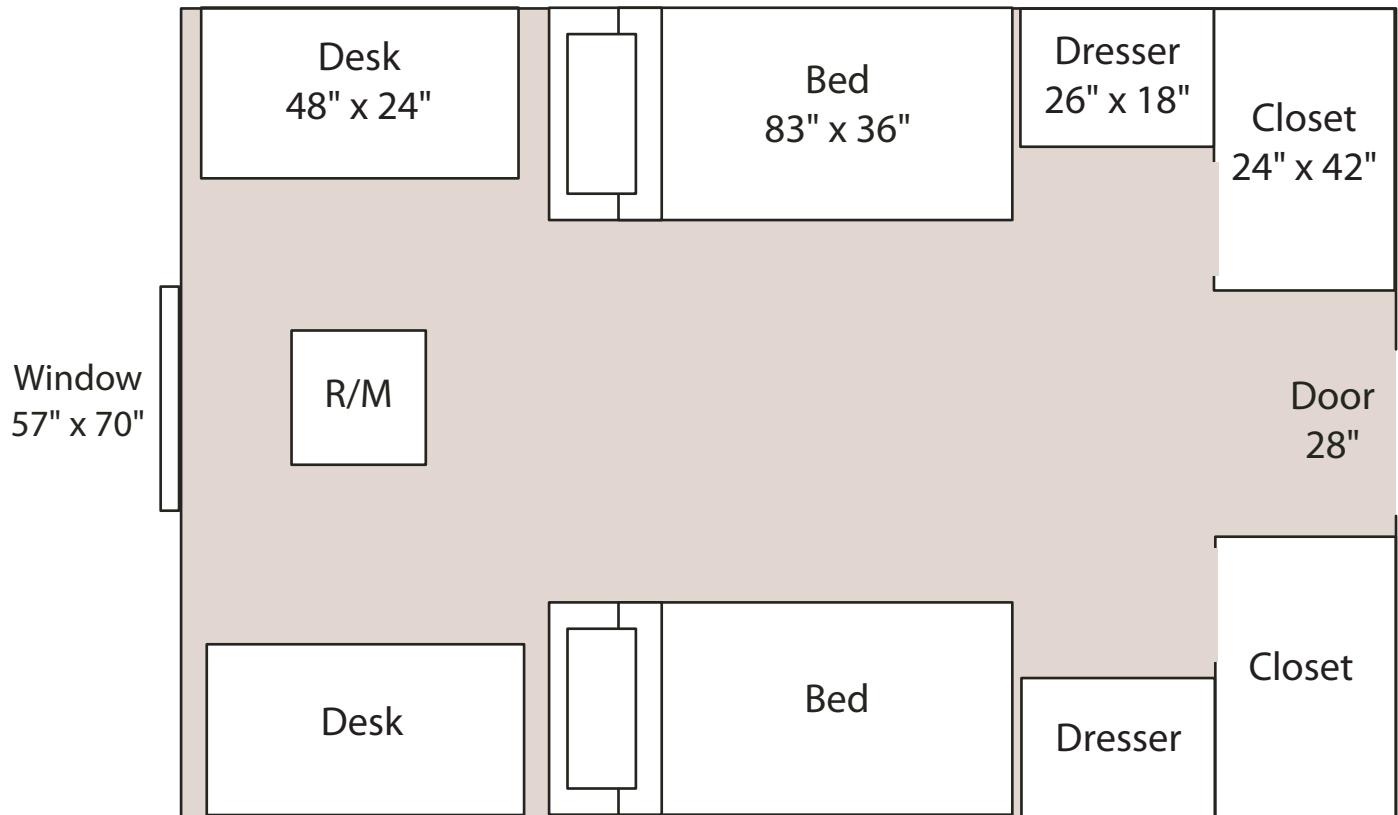

PERRY HALL

Mattress: 80" x 36"

Carpet: Yes

R/M = refrigerator/microwave