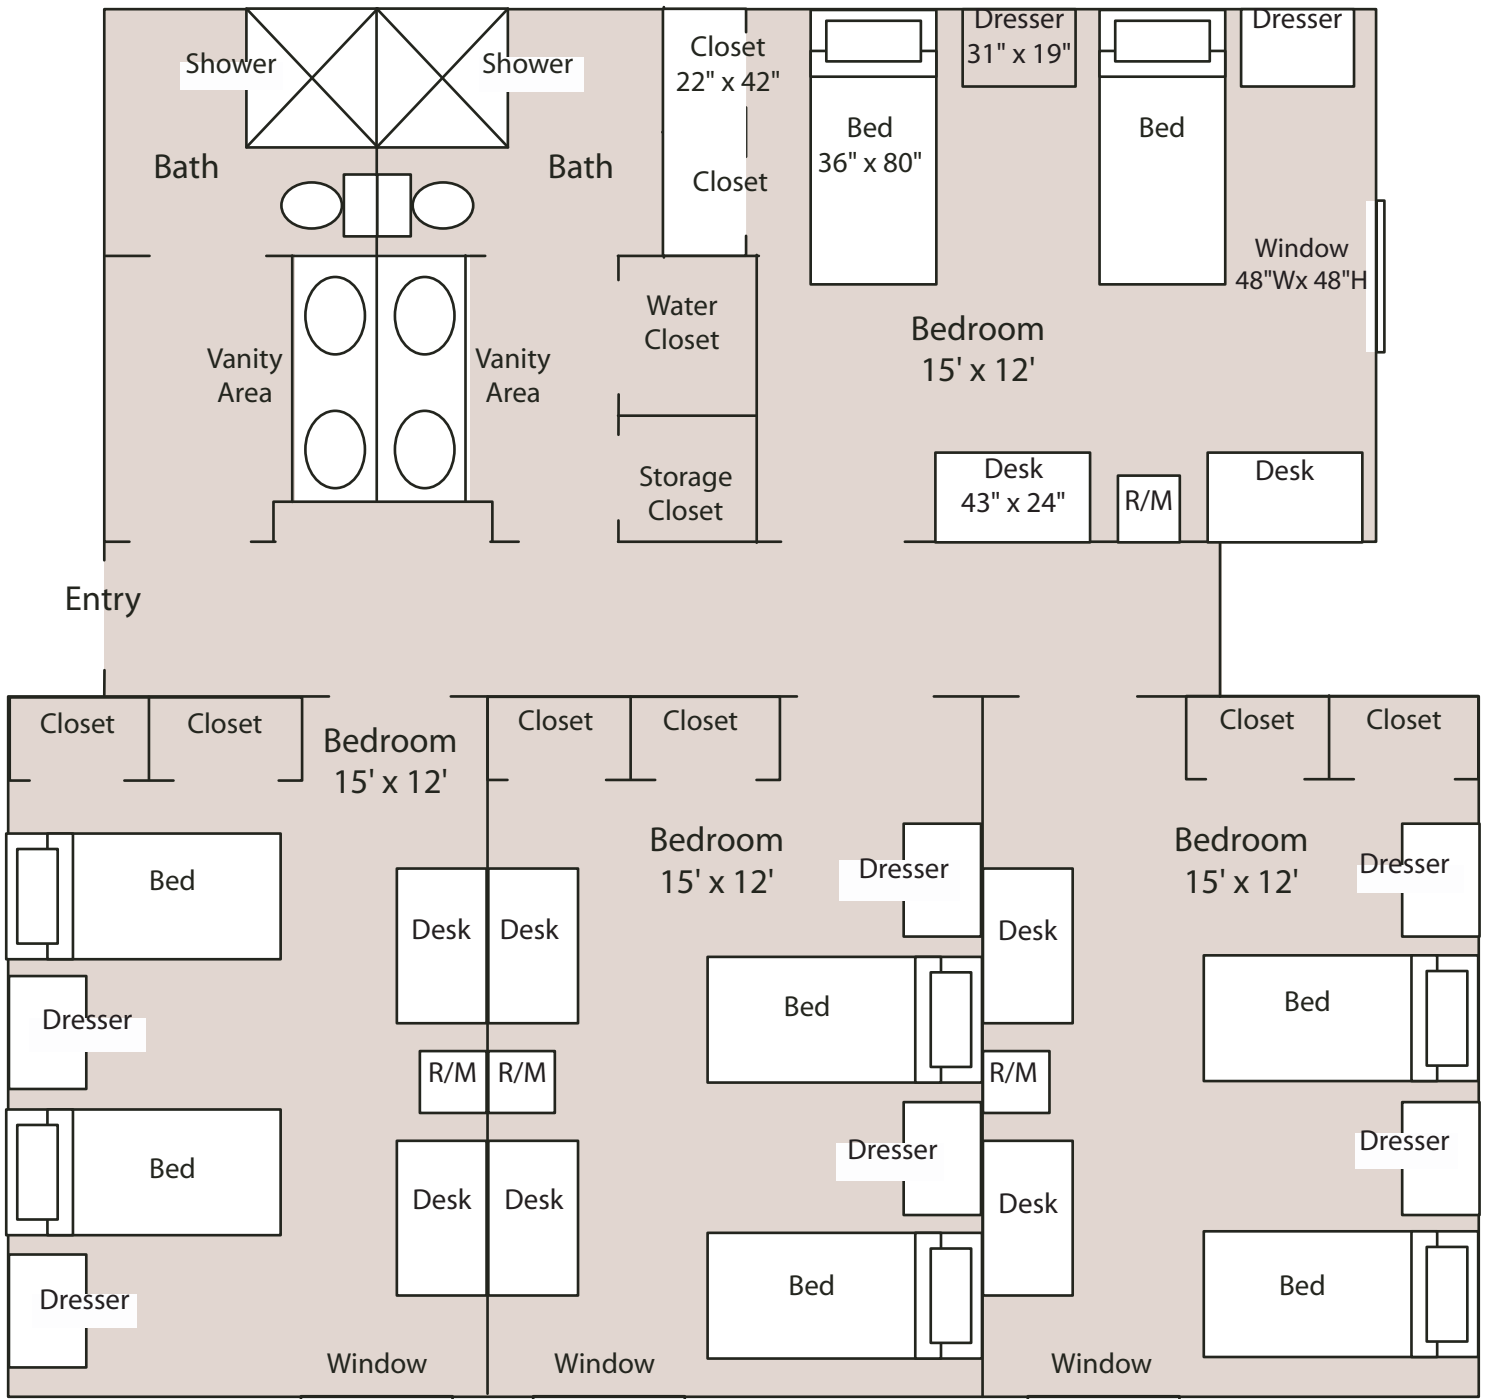

PORCUPINE HALL

Mattress: 80" x 36"

Carpet: No

R/M = refrigerator/microwave