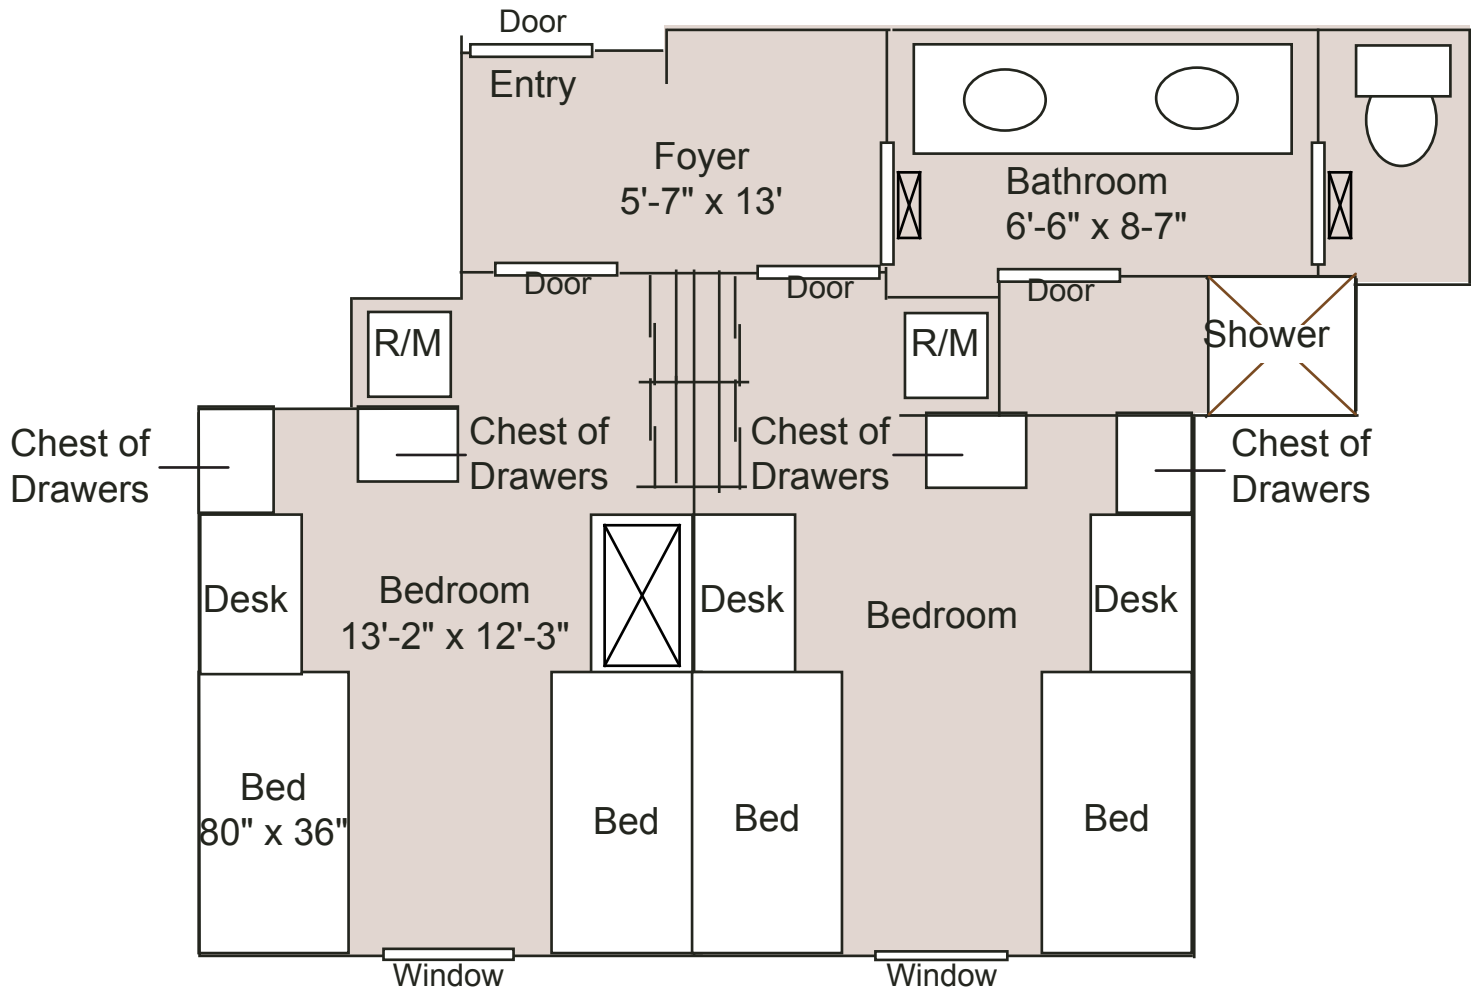

# SENAT HALL

---

**Mattress:** 80" x 36"

**Carpet:** Yes

R/M = refrigerator/microwave