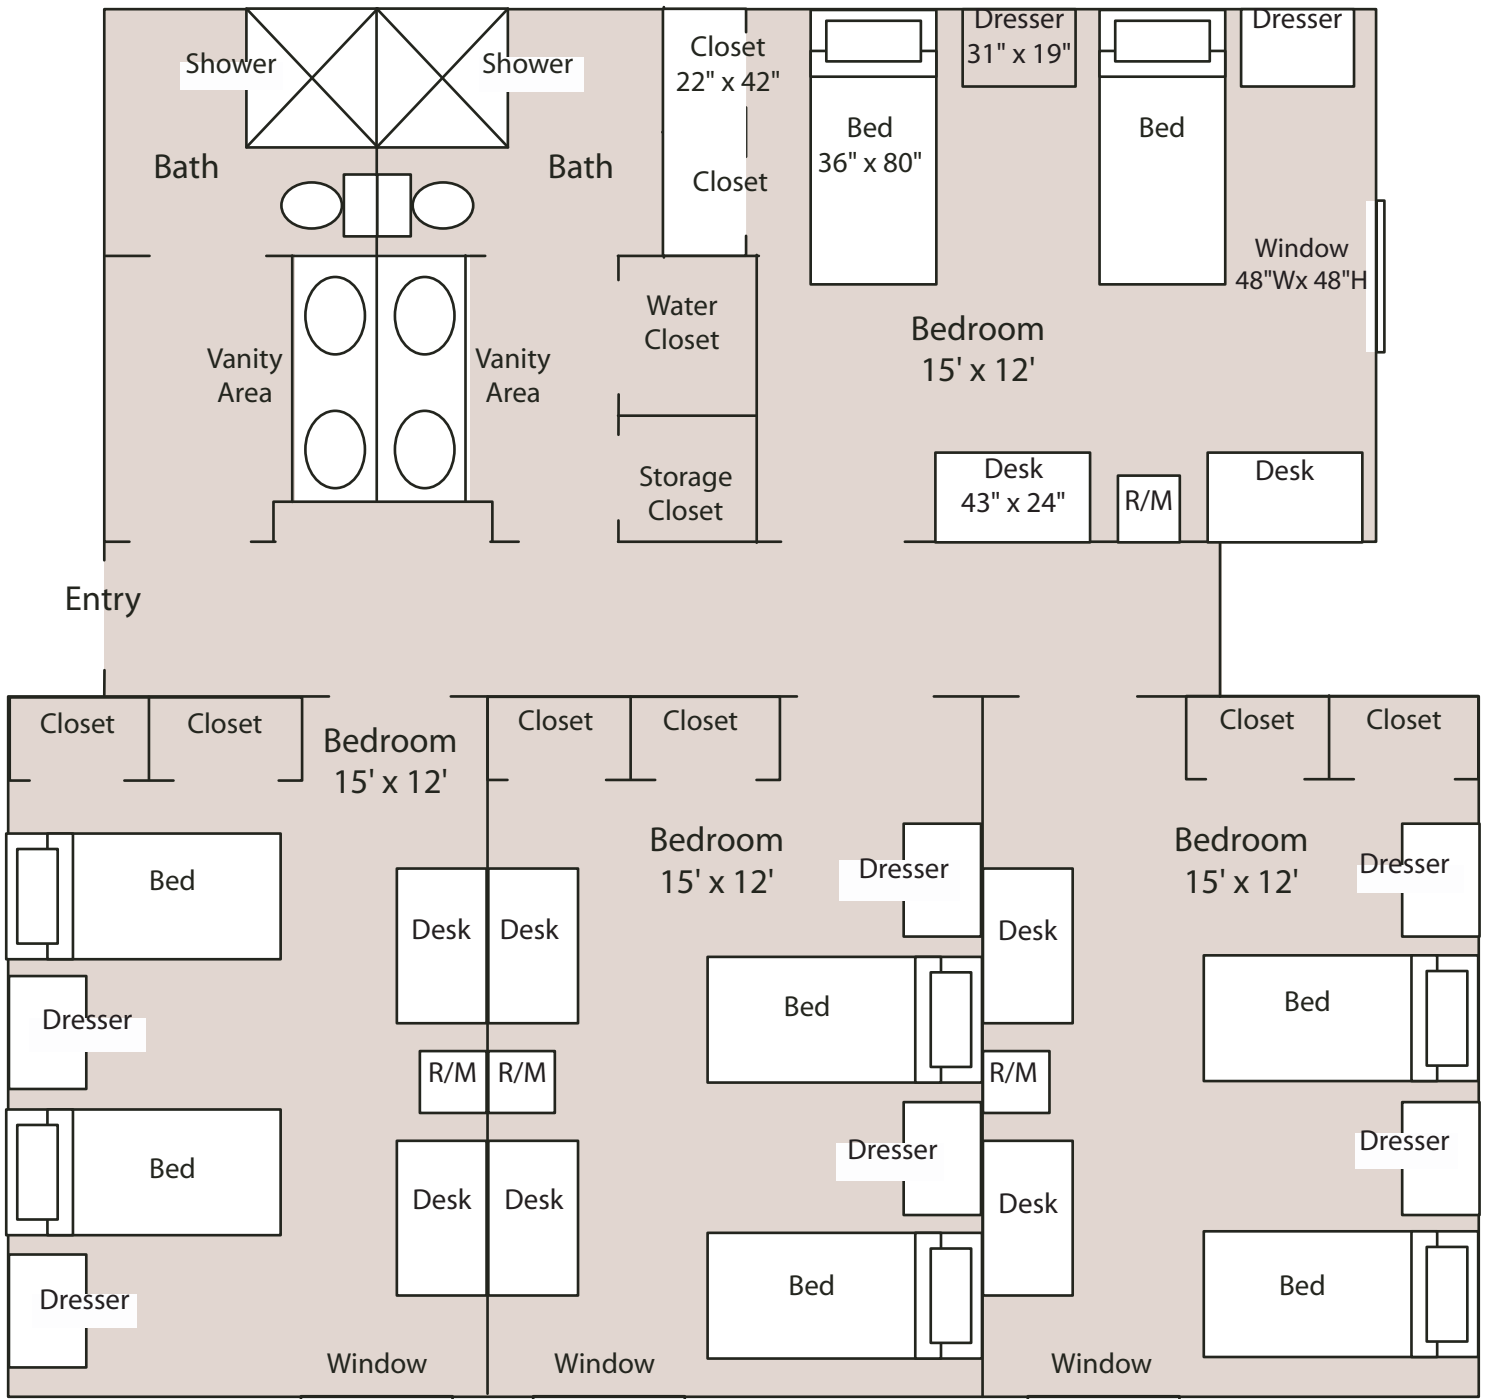

TIFFANY HALL

Mattress: 80" x 36"

Carpet: No

R/M = refrigerator/microwave