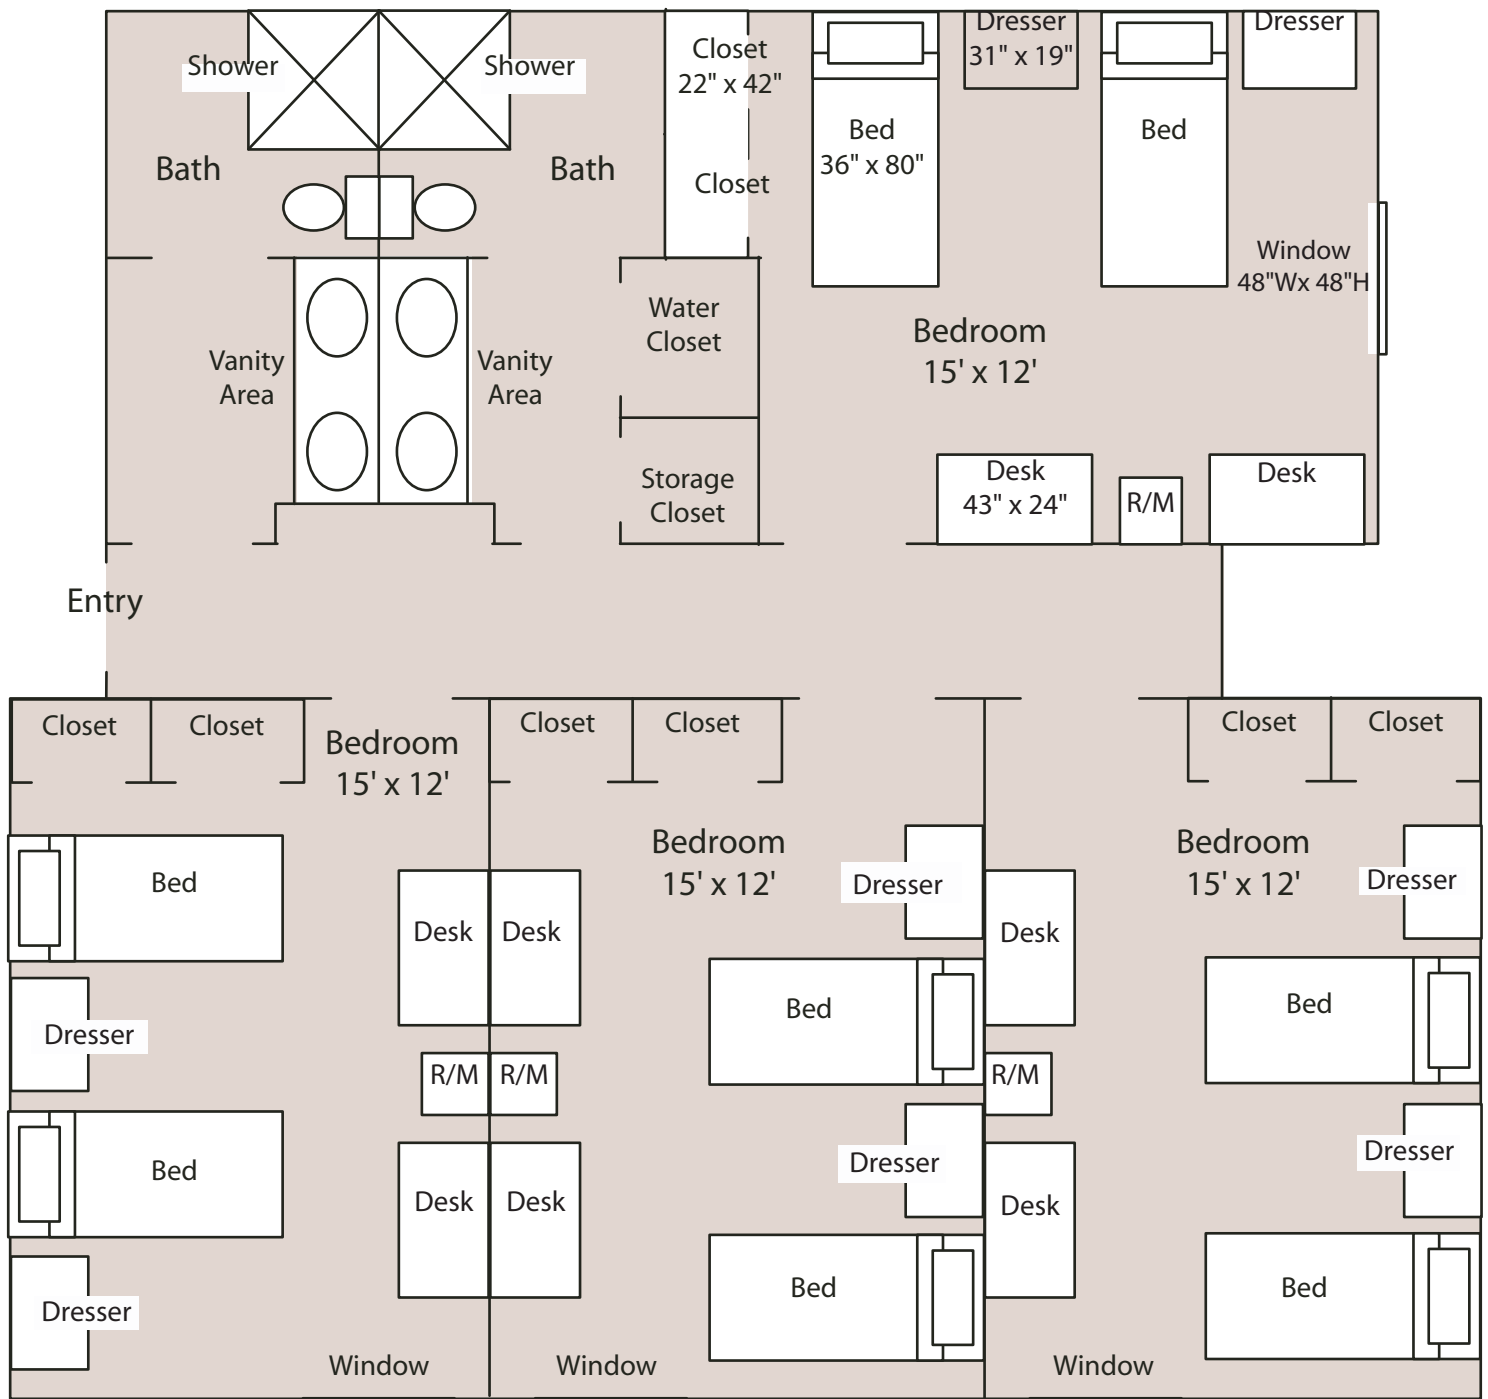

# TIGRESS HALL

**Mattress:** 80" x 36"

**Carpet:** No

R/M = refrigerator/microwave